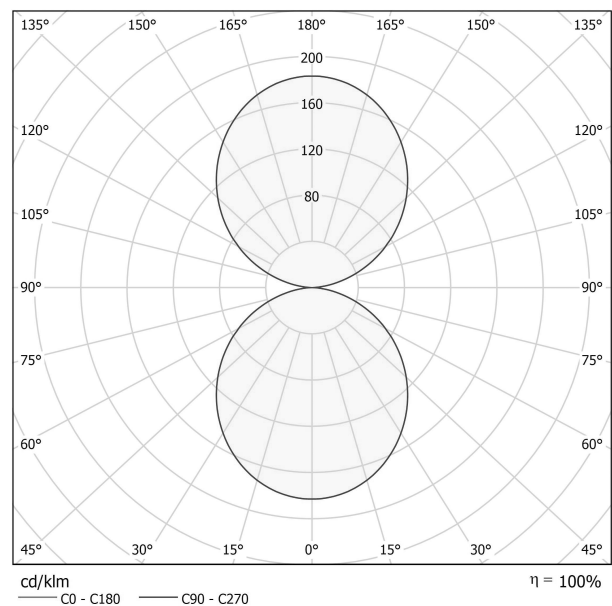

Polar diagram