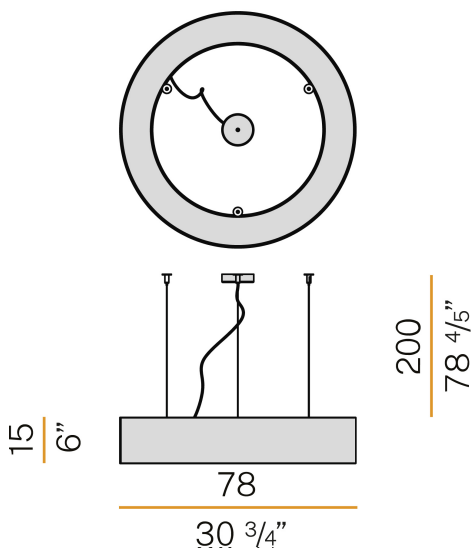

PANZERI

Golden Ring

220-240V AC dimmable (DALI/Push DIM)

L08102.080.0402

Data sheet

CODE	L08102.080.0402
SYSTEM POWER CONSUMPTION	87W
EFFICACY	70.18lm/W
LIGHT SOURCE	LED
LIGHT SOURCE LIFETIME	L80 (B20) 80.000h
COLOUR TEMPERATURE	3000K Ra>90
LIGHT DISTRIBUTION	diffused
POWER SUPPLY	220-240V AC
FREQUENCY	50/60Hz
ELECTRICAL CONFIGURATION	dimmable (DALI/Push DIM)
DRIVER	integrated included
NOMINAL LUMINOUS FLUX	12223lm
LUMEN OUTPUT	6106lm
EFFICIENCY	50%
WEIGHT	9,36 Kg
PROTECTION DEGREE	IP40
COLOUR TOLLERANCES	SDCM 3
GLOW WIRE TEST PERFORMANCE	850°
PACKING DIMENSIONS (CM)	90,0 x 25,0 x 90,0

Suspension lighting fixture for interiors, with direct and indirect light emission. Pickled sheet metal structure in polyacrylic paint. Aluminium dissipation plates. Aluminium and pickled sheet metal covers in white or black polyacrylic paint, or with gold leaf coating. Diffusers in modelled polycarbonate with opaline finish. Suspension kit with griplocks and 2m (78,7") long steel cables. 2,5m (98,4") long power cable in transparent PVC. Power canopy with galvanized sheet metal ceiling bracket and pickled sheet metal covering in white or black polyacrylic paint, or with gold leaf coating.

Technical drawing

Polar diagram

PANZERI

Golden Ring

Accessories / canopy

M8102-3

Canopy for power supply and to join 3 steel cables.